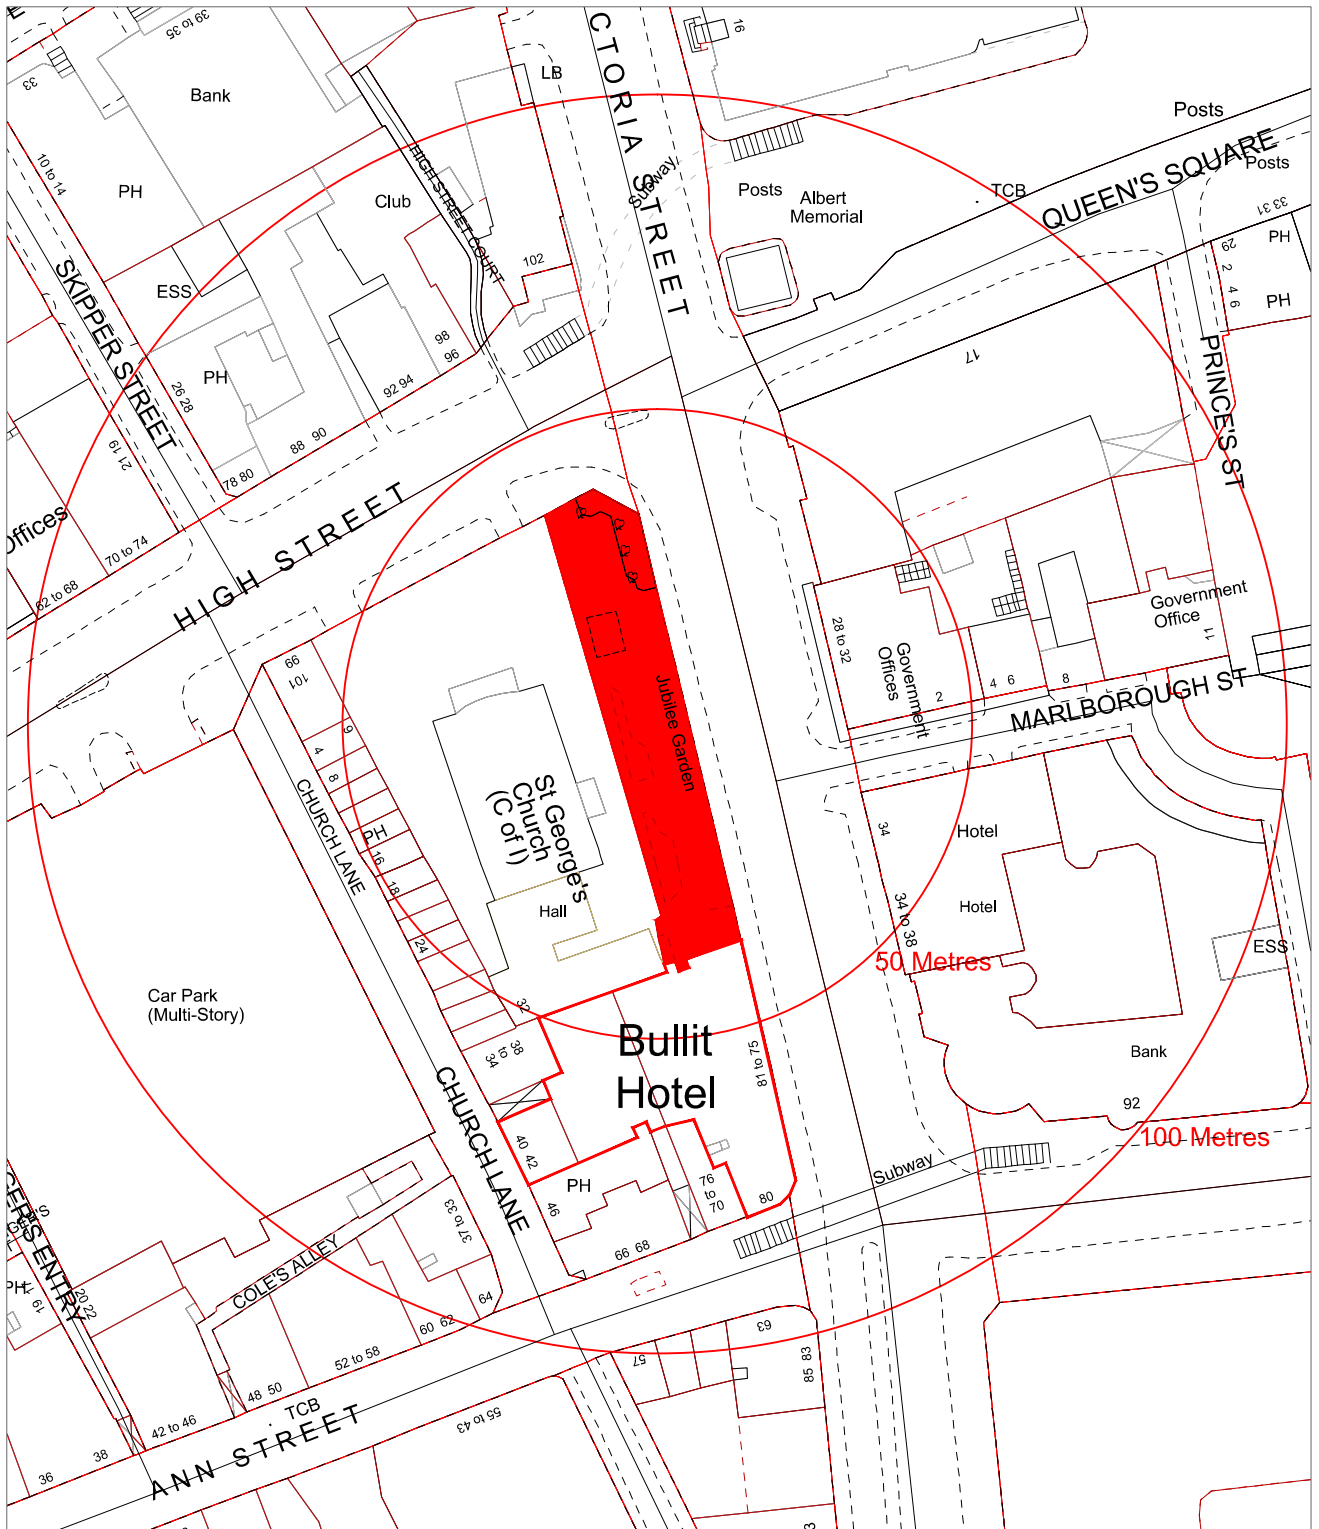

Building Control Service

Belfast Mapping Data v3.0
Prepared by I.S.B.
Based upon the Ordnance Survey
Of Northern Ireland map with the
permission of the Director & Chief Executive.
© CROWN COPYRIGHT 2003

DRAWN BY MT
DATE 12/10/2017

Jubilee Gardens
Victoria Street

SCALE 1:1250